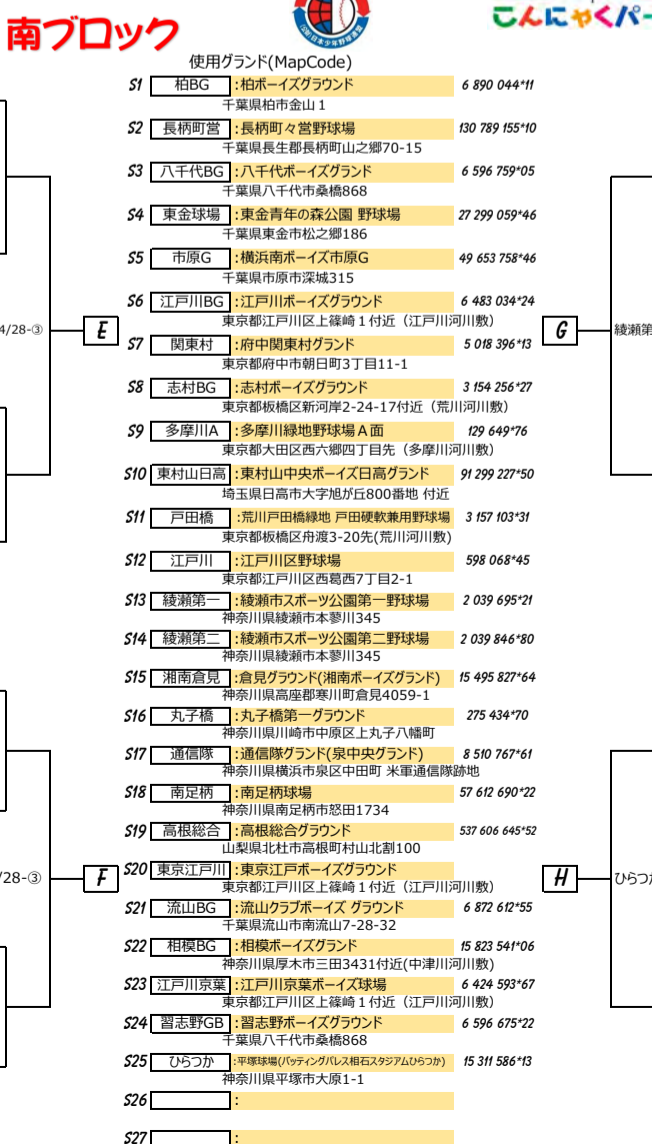

第22回 日本少年野球 関東ボーイズリーグ大会 トーナメント BOYS LEAGUE

小学生の部

抽選会: 2019年3月17日(日) 於 全国町村会館

Table listing participating teams for the elementary school division, including prefectures like Saitama, Kanagawa, and Tokyo, and their respective team names and numbers.

中学生の部

Table listing participating teams for the middle school division, including prefectures like Nagano, Niigata, and Kanagawa, and their respective team names and numbers.

Table listing participating teams for the middle school division, including prefectures like Chiba, Ibaraki, and Gunma, and their respective team names and numbers.

BOYS LEAGUE

中学生の部 決勝トーナメント

Table listing participating teams for the middle school division final tournament, including prefectures like Chiba, Ibaraki, and Gunma.

Table listing participating teams for the middle school division final tournament, including prefectures like Chiba, Ibaraki, and Gunma.

“成功のカゲに恩人あり”

Table listing participating teams for the high school division, including prefectures like Kanagawa, Chiba, and Tokyo, and their respective team names and numbers.

Table listing participating teams for the high school division, including prefectures like Chiba, Ibaraki, and Gunma, and their respective team names and numbers.