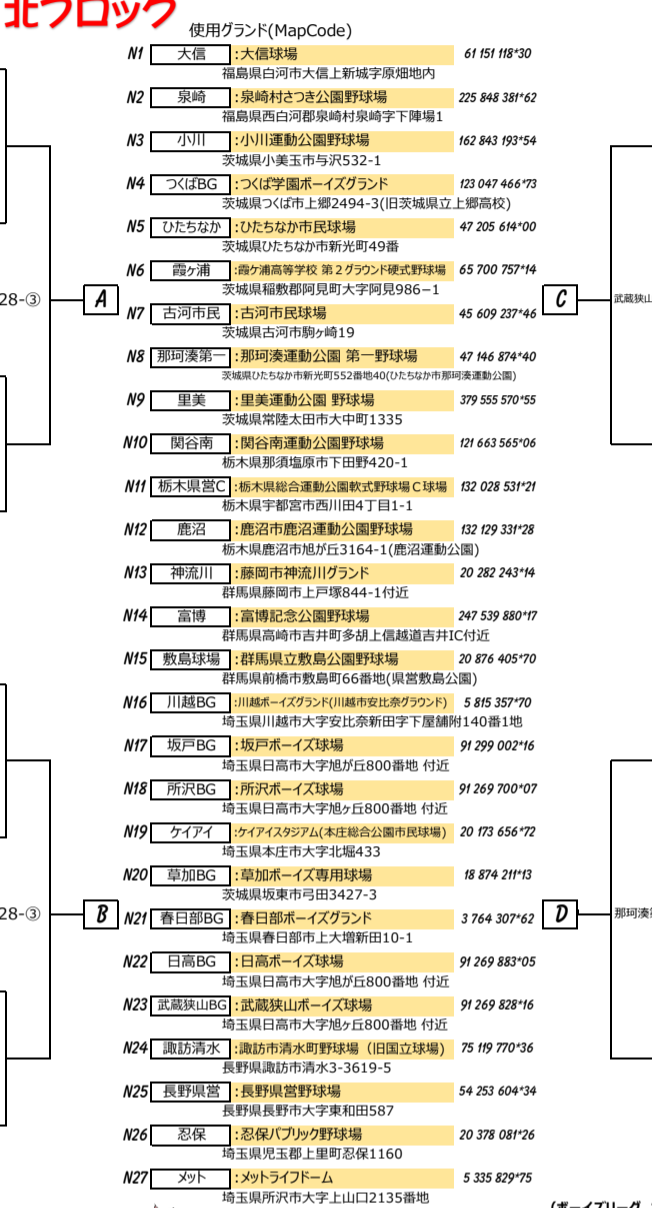

第22回 日本少年野球 関東ボーイズリーグ大会 トーナメント BOYS LEAGUE

小学生の部

抽選会: 2019年3月17日(日) 於 全国町村会館

Table listing participating teams for the elementary school division, including prefectures like Saitama, Kanagawa, and Tokyo, and their respective team names and numbers.

中学生の部

Table listing participating teams for the middle school division, including prefectures like Nagano, Niigata, and Kanagawa, and their respective team names and numbers.

Table listing participating teams for the middle school division, including prefectures like Chiba, Ibaraki, and Gunma, and their respective team names and numbers.

BOYS LEAGUE

中学生の部 決勝トーナメント

Table listing participating teams for the middle school division final tournament, including prefectures like Chiba, Ibaraki, and Gunma.

Table listing participating teams for the middle school division final tournament, including prefectures like Chiba, Ibaraki, and Gunma.